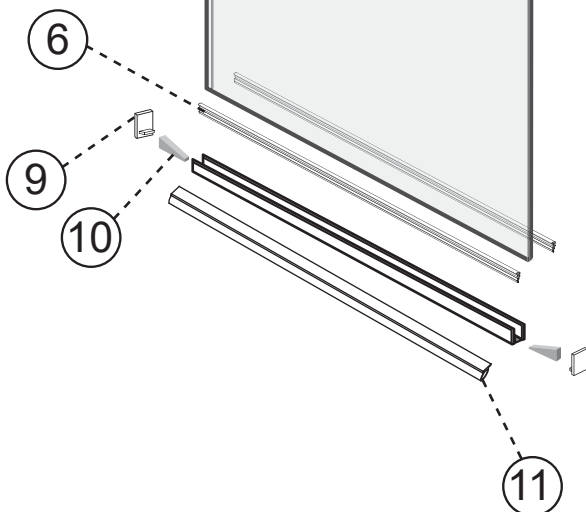

Tools Needed:

Accessories Bags:

Exploded View:

Matte Silver Model

Drawing Nr.	Art Nr.	Description	Unit
1	9130-A	Frost DV front cover connector	pc
2		Gasket for connector	pc
3		Connector fixing screw	pc
4		Frost DV bar connector	pc
5		Allen key	pc
6	9130-C	Profile fixing gasket	set
7	9130-H	ST4x35mm screw	pc
8		Plastic wall plugs	pc
9		Rubber spacer	pc
10		Plastic cover on bottom profile	pc
11	9130-I	Frost DV omega gasket	pc
12		Frost DV bottom profile	pc
13	9130-F	1.2m Aluminum bar	pc

Matte Black Model

Drawing Nr.	Art Nr.	Description	Unit
1	9306563	Frost DV front cover connector	pc
2		Gasket for connector	pc
3		Connector fixing screw	pc
4		Frost DV bar connector	pc
5		Allen key	pc
6	9130-C	Profile fixing gasket	set
7	9130-H	ST4x35mm screw	pc
8		Plastic wall plugs	pc
9		Rubber spacer	pc
10		Plastic cover on bottom profile	pc
11	9306564	Frost DV omega gasket for 115	pc
12		Frost DV bottom profile for 115	pc
13	9306565	1.2m Aluminum bar	pc

Measurement:

Model	A	B
115	950mm	1150mm

1

2

3

4

5

6