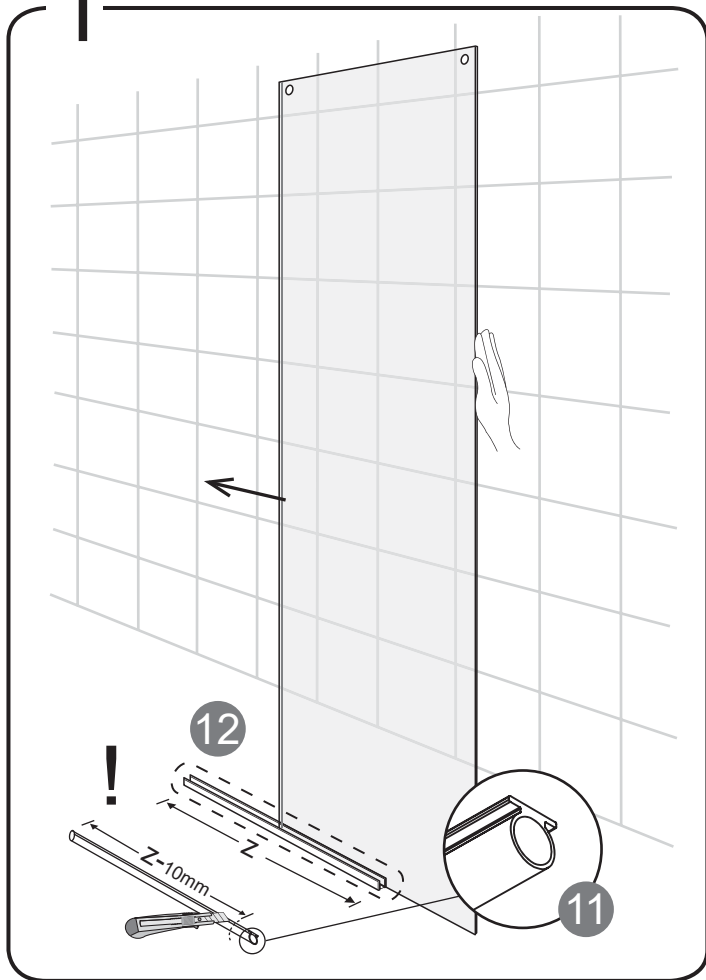

NORO®

Happy Going

Frost DV 115

Getting Start:

 <p>EN14428</p>	<p>This product fulfils the EN14428 standard</p>		<p>Goggles are recommended to protect the eyes</p>
 <p>EN12150</p>	<p>All glass used are tempered security glass</p>		<p>Caution: Always Handle Glass With Care! Always protect the edges and corners of the glass when assembling.</p>
	<p>2 people are recommended to assemble this shower enclosure</p>		<p>Gloves are recommended to prevent slippery on glass</p>

Tools Needed:

Accessories Bags:

Exploded View:

Matte Silver Model

Drawing Nr.	Art Nr.	Description	Unit
1	9130-A	Frost DV front cover connector	pc
2		Gasket for connector	pc
3		Connector fixing screw	pc
4		Frost DV bar connector	pc
5		Allen key	pc
6	9130-C	Profile fixing gasket	set
7	9130-H	ST4x35mm screw	pc
8		Plastic wall plugs	pc
9		Rubber spacer	pc
10		Plastic cover on bottom profile	pc
11	9130-I	Frost DV omega gasket	pc
12		Frost DV bottom profile	pc
13	9130-F	1.2m Aluminum bar	pc

Matte Black Model

Drawing Nr.	Art Nr.	Description	Unit
1	9306563	Frost DV front cover connector	pc
2		Gasket for connector	pc
3		Connector fixing screw	pc
4		Frost DV bar connector	pc
5		Allen key	pc
6	9130-C	Profile fixing gasket	set
7	9130-H	ST4x35mm screw	pc
8		Plastic wall plugs	pc
9		Rubber spacer	pc
10		Plastic cover on bottom profile	pc
11	9306564	Frost DV omega gasket for 115	pc
12		Frost DV bottom profile for 115	pc
13	9306565	1.2m Aluminum bar	pc

Measurement:

Model	A	B
115	950mm	1150mm

1

2

3

4

5

6