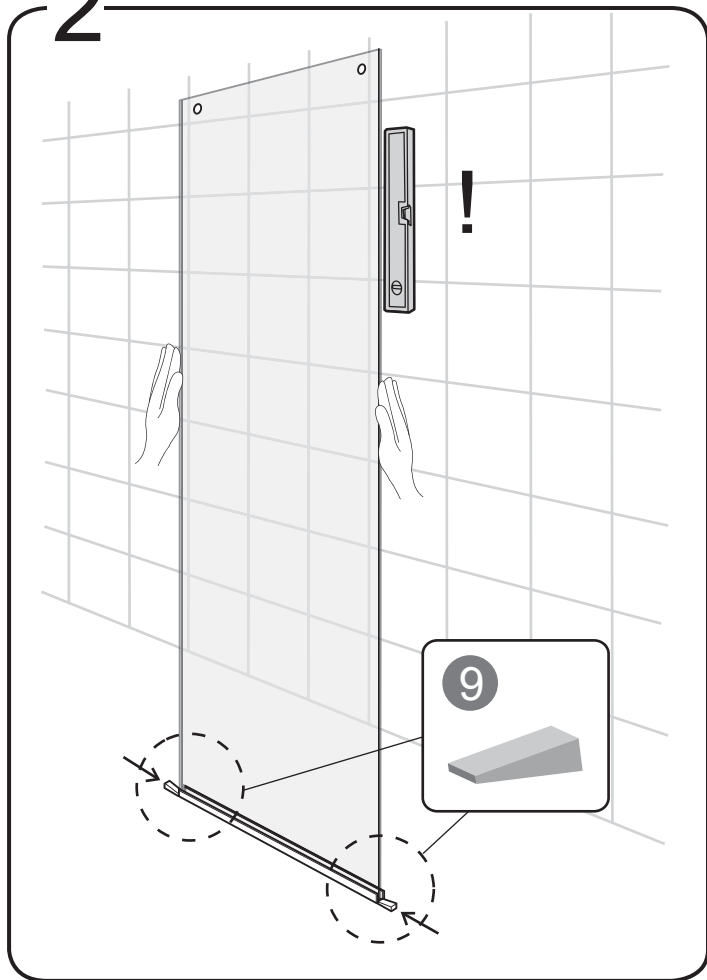

Matte Black Model

Drawing Nr.	Art Nr.	Description	Unit
1	9306563	Frost DV front cover connector	pc
2		Gasket for connector	pc
3		Connector fixing screw	pc
4		Frost DV bar connector	pc
5		Allen key	pc
6	9130-C	Profile fixing gasket	set
7	9130-H	ST4x35mm screw	pc
8		Plastic wall plugs	pc
9		Rubber spacer	pc
10		Plastic cover on bottom profile	pc
11	9306564	Frost DV omega gasket for 115	pc
12		Frost DV bottom profile for 115	pc
13	9306565	1.2m Aluminum bar	pc

Measurement:

Model	A	B
115	950mm	1150mm

1

2

3

4

5

6