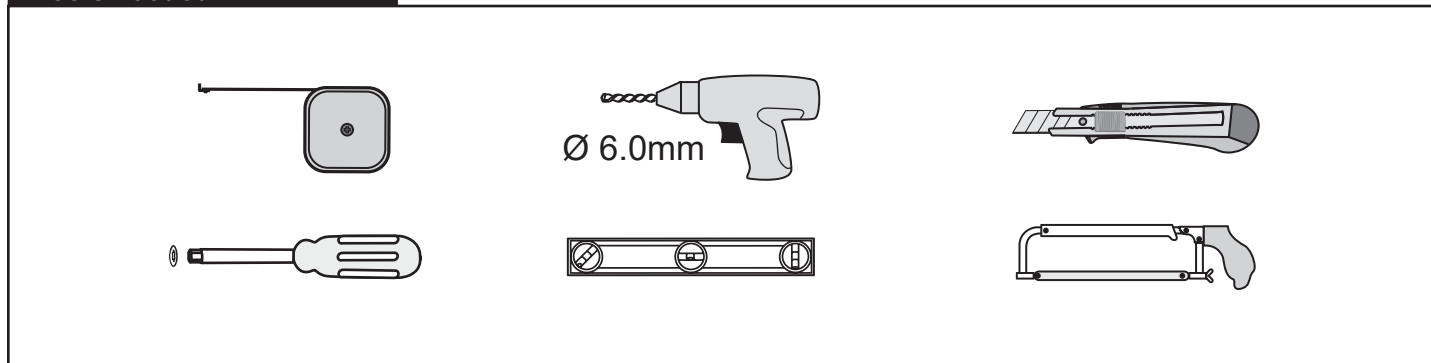

NORO®

Happy Going

Frost DV 115

Getting Start:

 <p>EN14428</p>	<p>This product fulfils the EN14428 standard</p>		<p>Goggles are recommended to protect the eyes</p>
 <p>EN12150</p>	<p>All glass used are tempered security glass</p>		<p>Caution: Always Handle Glass With Care! Always protect the edges and corners of the glass when assembling.</p>
	<p>2 people are recommended to assemble this shower enclosure</p>		<p>Gloves are recommended to prevent slippery on glass</p>

Tools Needed:

Accessories Bags:

Exploded View:

Matte Silver Model

Drawing Nr.	Art Nr.	Description	Unit
1	9130-A	Frost DV front cover connector	pc
2		Gasket for connector	pc
3		Connector fixing screw	pc
4		Frost DV bar connector	pc
5		Allen key	pc
6	9130-C	Profile fixing gasket	set
7	9130-H	ST4x35mm screw	pc
8		Plastic wall plugs	pc
9		Rubber spacer	pc
10		Plastic cover on bottom profile	pc
11	9130-I	Frost DV omega gasket	pc
12		Frost DV bottom profile	pc
13	9130-F	1.2m Aluminum bar	pc

Measurement:

Model	A	B
115	950mm	1150mm

1

2

3

4

5

6