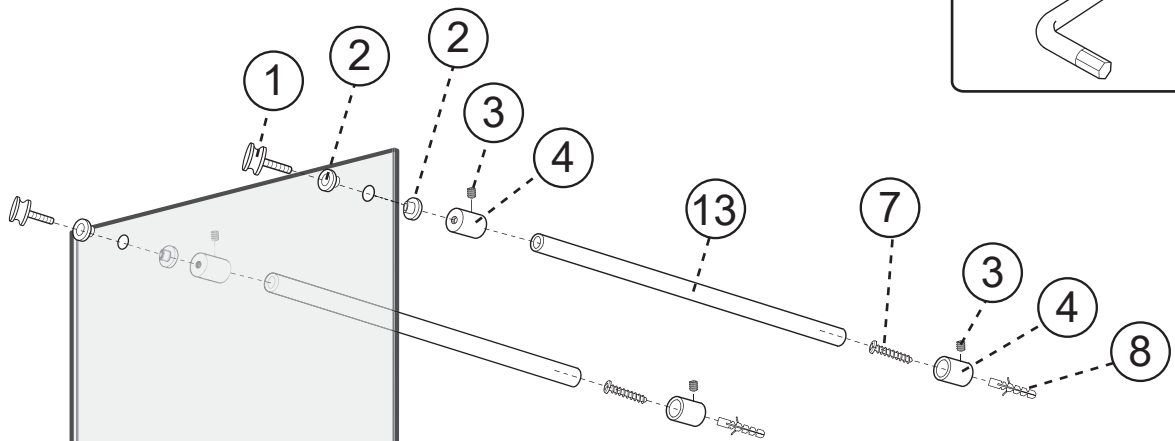

NORO®

Happy Going

Frost DV 115

Getting Start:

 <p>EN14428</p>	<p>This product fulfils the EN14428 standard</p>		<p>Goggles are recommended to protect the eyes</p>
 <p>EN12150</p>	<p>All glass used are tempered security glass</p>		<p>Caution: Always Handle Glass With Care! Always protect the edges and corners of the glass when assembling.</p>
	<p>2 people are recommended to assemble this shower enclosure</p>		<p>Gloves are recommended to prevent slippery on glass</p>

Tools Needed:

Accessories Bags:

Exploded View:

Matte Silver Model

Drawing Nr.	Art Nr.	Description	Unit
1	9130-A	Frost DV front cover connector	pc
2		Gasket for connector	pc
3		Connector fixing screw	pc
4		Frost DV bar connector	pc
5		Allen key	pc
6	9130-C	Profile fixing gasket	set
7	9130-H	ST4x35mm screw	pc
8		Plastic wall plugs	pc
9		Rubber spacer	pc
10		Plastic cover on bottom profile	pc
11	9130-I	Frost DV omega gasket	pc
12		Frost DV bottom profile	pc
13	9130-F	1.2m Aluminum bar	pc

Matte Black Model

Drawing Nr.	Art Nr.	Description	Unit
1	9306563	Frost DV front cover connector	pc
2		Gasket for connector	pc
3		Connector fixing screw	pc
4		Frost DV bar connector	pc
5		Allen key	pc
6	9130-C	Profile fixing gasket	set
7	9130-H	ST4x35mm screw	pc
8		Plastic wall plugs	pc
9		Rubber spacer	pc
10		Plastic cover on bottom profile	pc
11	9306564	Frost DV omega gasket for 115	pc
12		Frost DV bottom profile for 115	pc
13	9306565	1.2m Aluminum bar	pc

Measurement:

Model	A	B
115	950mm	1150mm

1

2

3

4

5

6