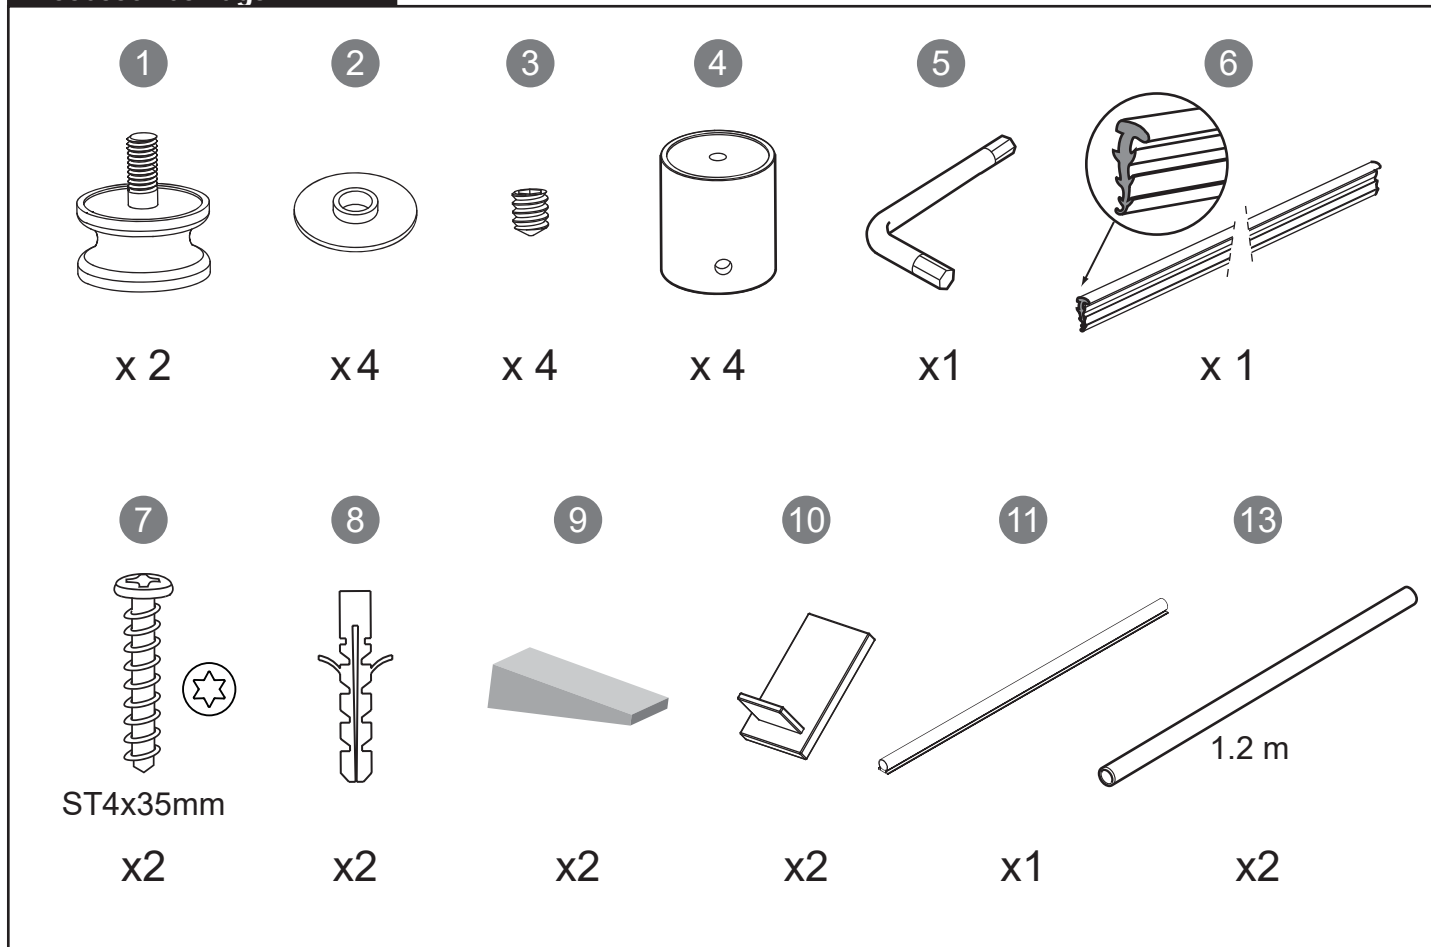

NORO®

Happy Going

Frost DV 115

Getting Start:

 <p>EN14428</p>	<p>This product fulfils the EN14428 standard</p>		<p>Goggles are recommended to protect the eyes</p>
 <p>EN12150</p>	<p>All glass used are tempered security glass</p>		<p>Caution: Always Handle Glass With Care! Always protect the edges and corners of the glass when assembling.</p>
	<p>2 people are recommended to assemble this shower enclosure</p>		<p>Gloves are recommended to prevent slippery on glass</p>

Tools Needed:

Accessories Bags:

Exploded View:

Matte Silver Model

Drawing Nr.	Art Nr.	Description	Unit
1	9130-A	Frost DV front cover connector	pc
2		Gasket for connector	pc
3		Connector fixing screw	pc
4		Frost DV bar connector	pc
5		Allen key	pc
6	9130-C	Profile fixing gasket	set
7	9130-H	ST4x35mm screw	pc
8		Plastic wall plugs	pc
9		Rubber spacer	pc
10		Plastic cover on bottom profile	pc
11	9130-I	Frost DV omega gasket	pc
12		Frost DV bottom profile	pc
13	9130-F	1.2m Aluminum bar	pc

Matte Black Model

Drawing Nr.	Art Nr.	Description	Unit
1	9306563	Frost DV front cover connector	pc
2		Gasket for connector	pc
3		Connector fixing screw	pc
4		Frost DV bar connector	pc
5		Allen key	pc
6	9130-C	Profile fixing gasket	set
7	9130-H	ST4x35mm screw	pc
8		Plastic wall plugs	pc
9		Rubber spacer	pc
10		Plastic cover on bottom profile	pc
11	9306564	Frost DV omega gasket for 115	pc
12		Frost DV bottom profile for 115	pc
13	9306565	1.2m Aluminum bar	pc

Measurement:

Model	A	B
115	950mm	1150mm

1

2

3

4

5

6