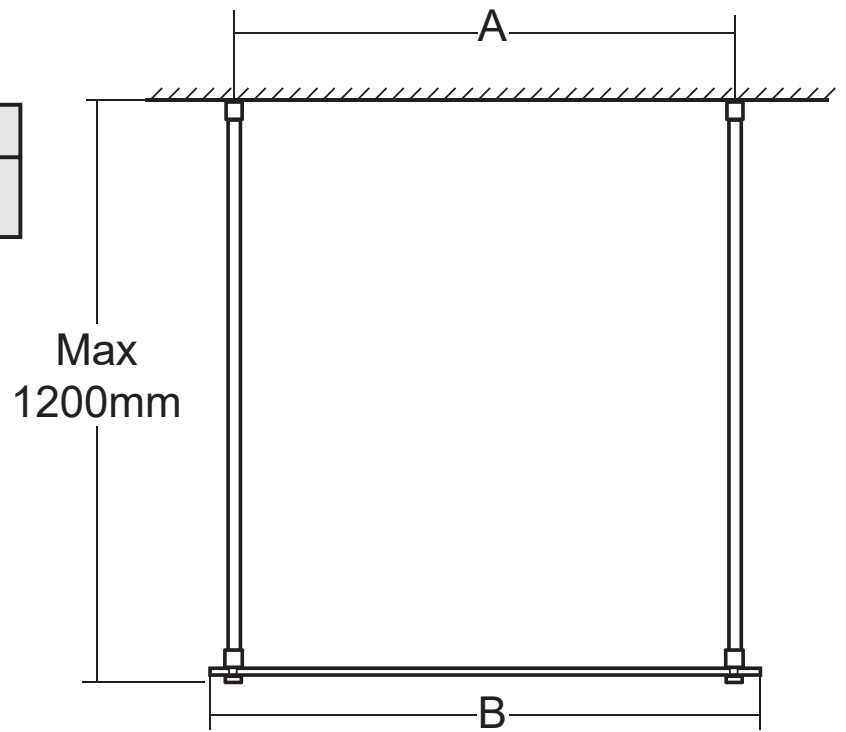

Tools Needed:

Accessories Bags:

Exploded View:

Matte Silver Model

Drawing Nr.	Art Nr.	Description	Unit
1	9130-A	Frost DV front cover connector	pc
2		Gasket for connector	pc
3		Connector fixing screw	pc
4		Frost DV bar connector	pc
5		Allen key	pc
6	9130-C	Profile fixing gasket	set
7	9130-H	ST4x35mm screw	pc
8		Plastic wall plugs	pc
9		Rubber spacer	pc
10		Plastic cover on bottom profile	pc
11	9130-I	Frost DV omega gasket	pc
12		Frost DV bottom profile	pc
13	9130-F	1.2m Aluminum bar	pc

Matte Black Model

Drawing Nr.	Art Nr.	Description	Unit
1	9306563	Frost DV front cover connector	pc
2		Gasket for connector	pc
3		Connector fixing screw	pc
4		Frost DV bar connector	pc
5		Allen key	pc
6	9130-C	Profile fixing gasket	set
7	9130-H	ST4x35mm screw	pc
8		Plastic wall plugs	pc
9		Rubber spacer	pc
10		Plastic cover on bottom profile	pc
11	9306564	Frost DV omega gasket for 115	pc
12		Frost DV bottom profile for 115	pc
13	9306565	1.2m Aluminum bar	pc

Measurement:

Model	A	B
115	950mm	1150mm

1

2

3

4

5

6