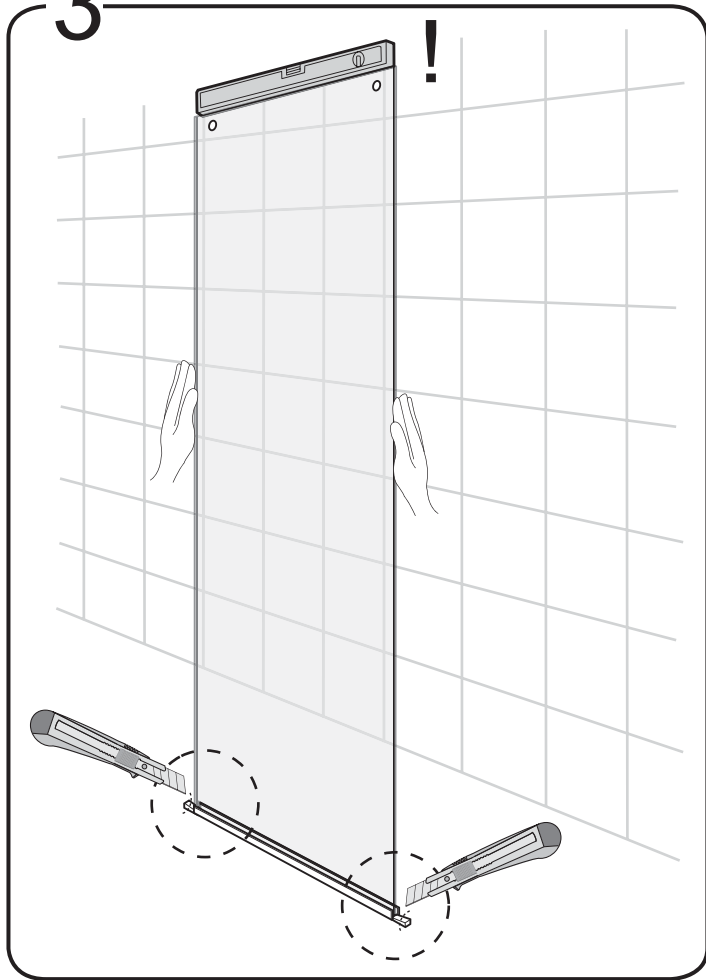

NORO®

Happy Going

Frost DV 115

Getting Start:

 <p>EN14428</p>	<p>This product fulfils the EN14428 standard</p>		<p>Goggles are recommended to protect the eyes</p>
 <p>EN12150</p>	<p>All glass used are tempered security glass</p>		<p>Caution: Always Handle Glass With Care! Always protect the edges and corners of the glass when assembling.</p>
	<p>2 people are recommended to assemble this shower enclosure</p>		<p>Gloves are recommended to prevent slippery on glass</p>

Measurement:

Model	A	B
115	950mm	1150mm

1

2

3

4

5

6